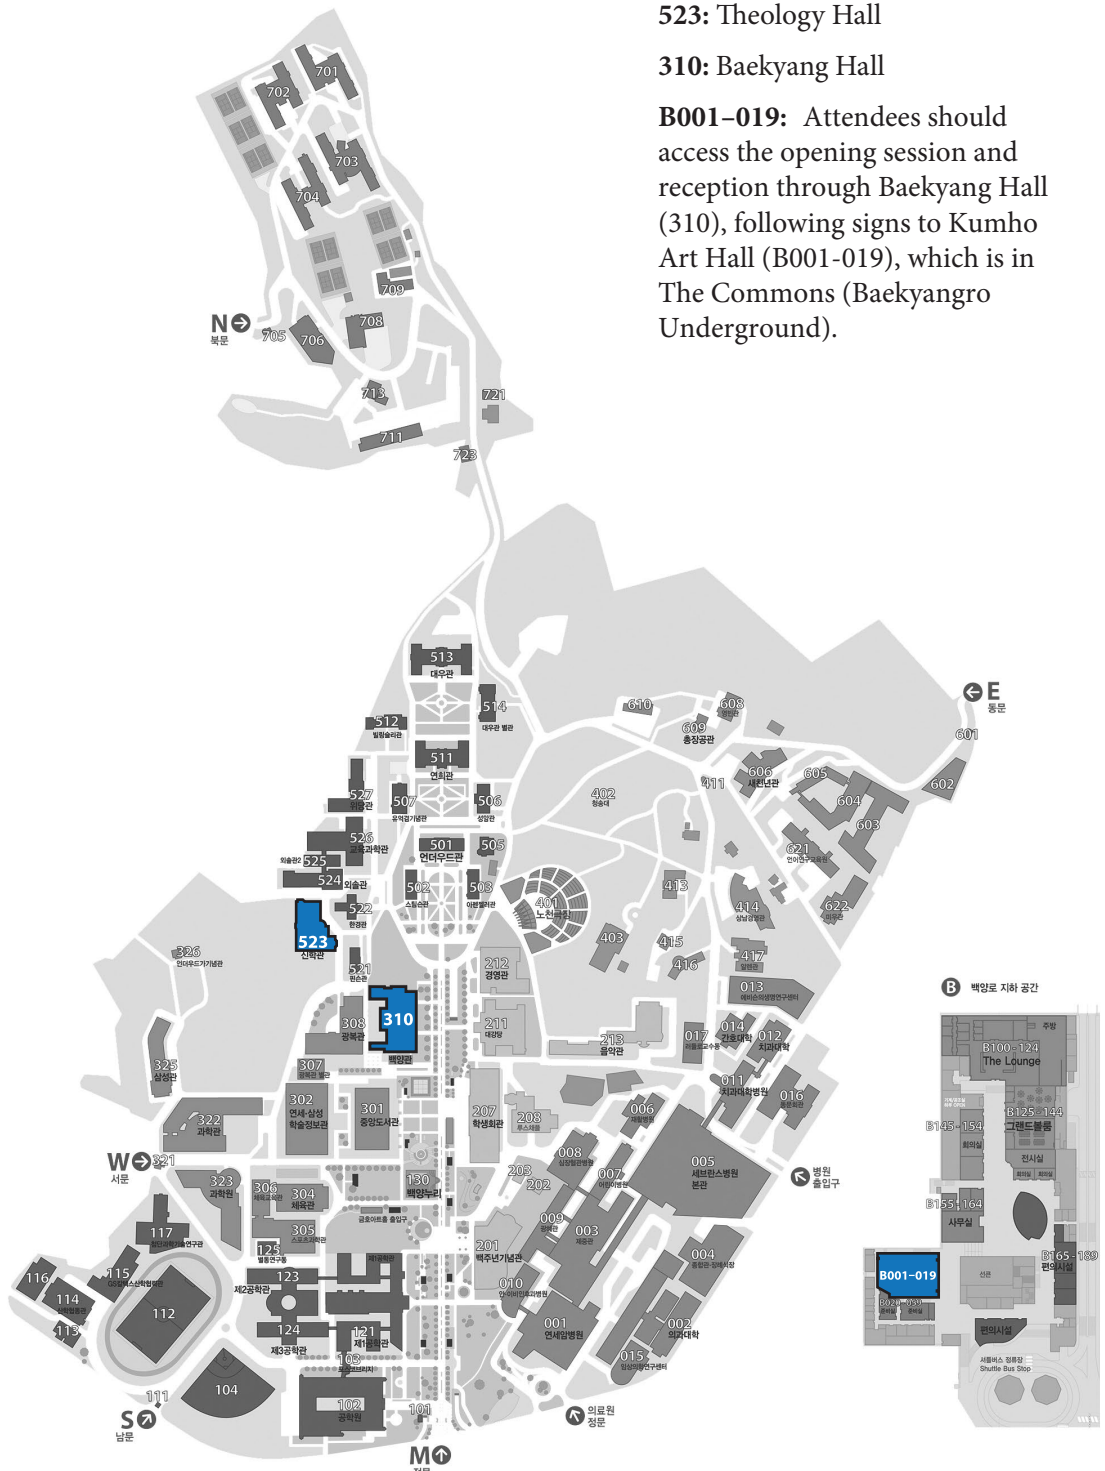

ACCORDANCE BIBLE SOFTWARE

...AND OUR HOSTS...

YONSEI UNIVERSITY

METHODIST THEOLOGICAL UNIVERSITY

YONSEI UNIVERSITY — SINCHON CAMPUS MAP

523: Theology Hall

310: Baekyang Hall

B001-019: Attendees should access the opening session and reception through Baekyang Hall (310), following signs to Kumho Art Hall (B001-019), which is in The Commons (Baekyangro Underground).

- Graduate level
- Multiple venues
- Series and seminars

July 6, 2016

Translation in a Global Context

9:00 AM - 10:30 AM

Issues in Global Translation

2:00 PM - 3:30 PM

101 North Independence Mall Philadelphia, PA 19106